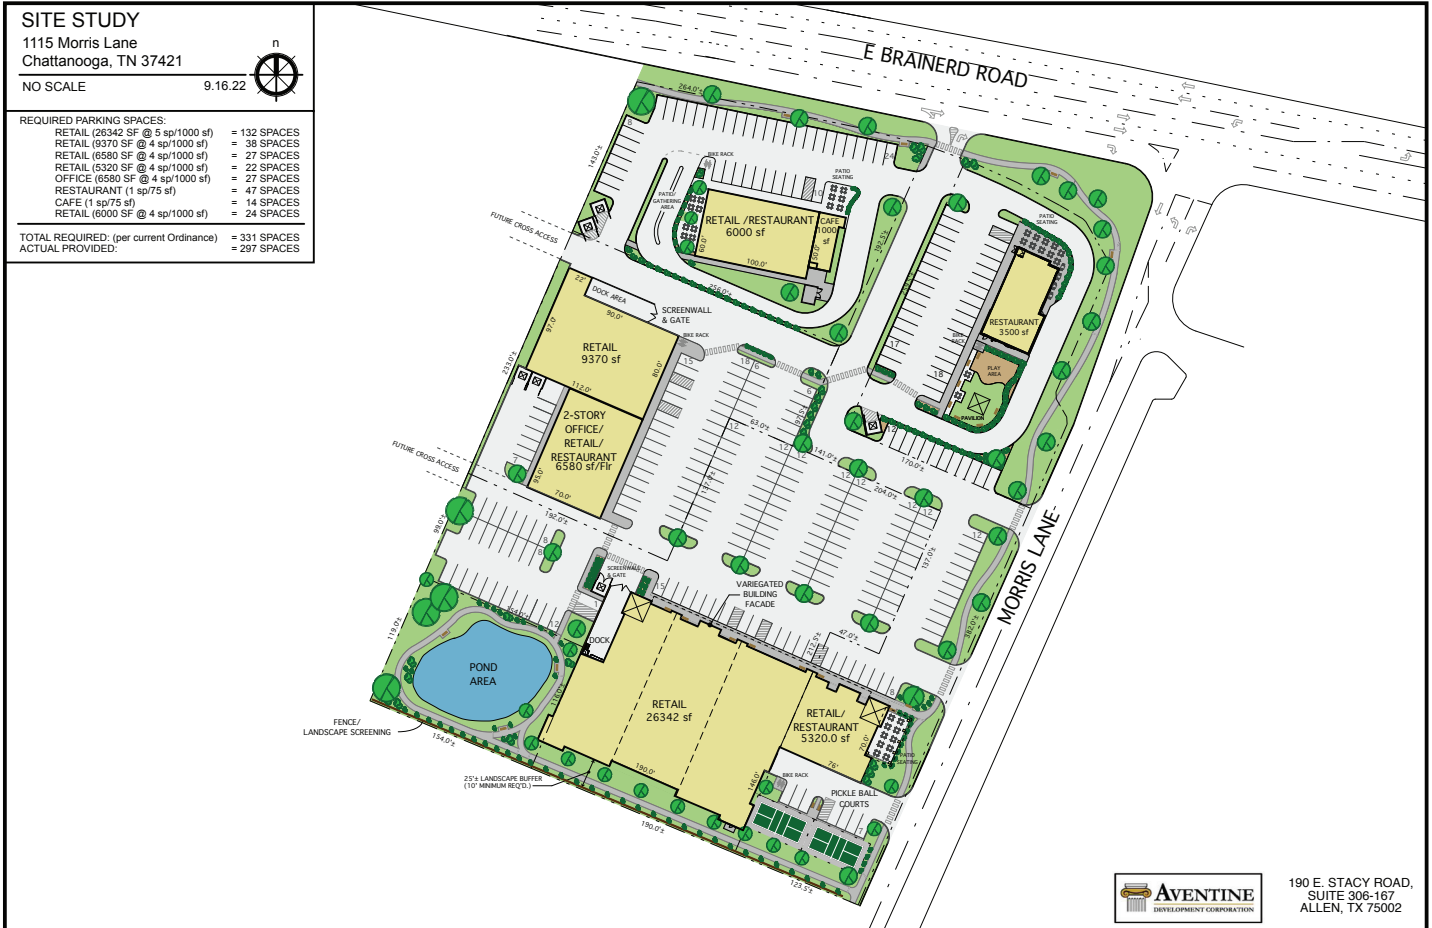

SHOPS AT EAST BRAINERD

1115 Morris Lane, Chattanooga (East Brainerd), TN 37421

PROPERTY HIGHLIGHTS

- » New development, 6.25 acre lot
- » Adjacent to Publix Supermarket
- » Over 20,000 AADT

DEMOGRAPHICS

	5-Mile	10-Mile
	90,414	293,239
	\$86,627	\$72,259
	20,689 AADT	