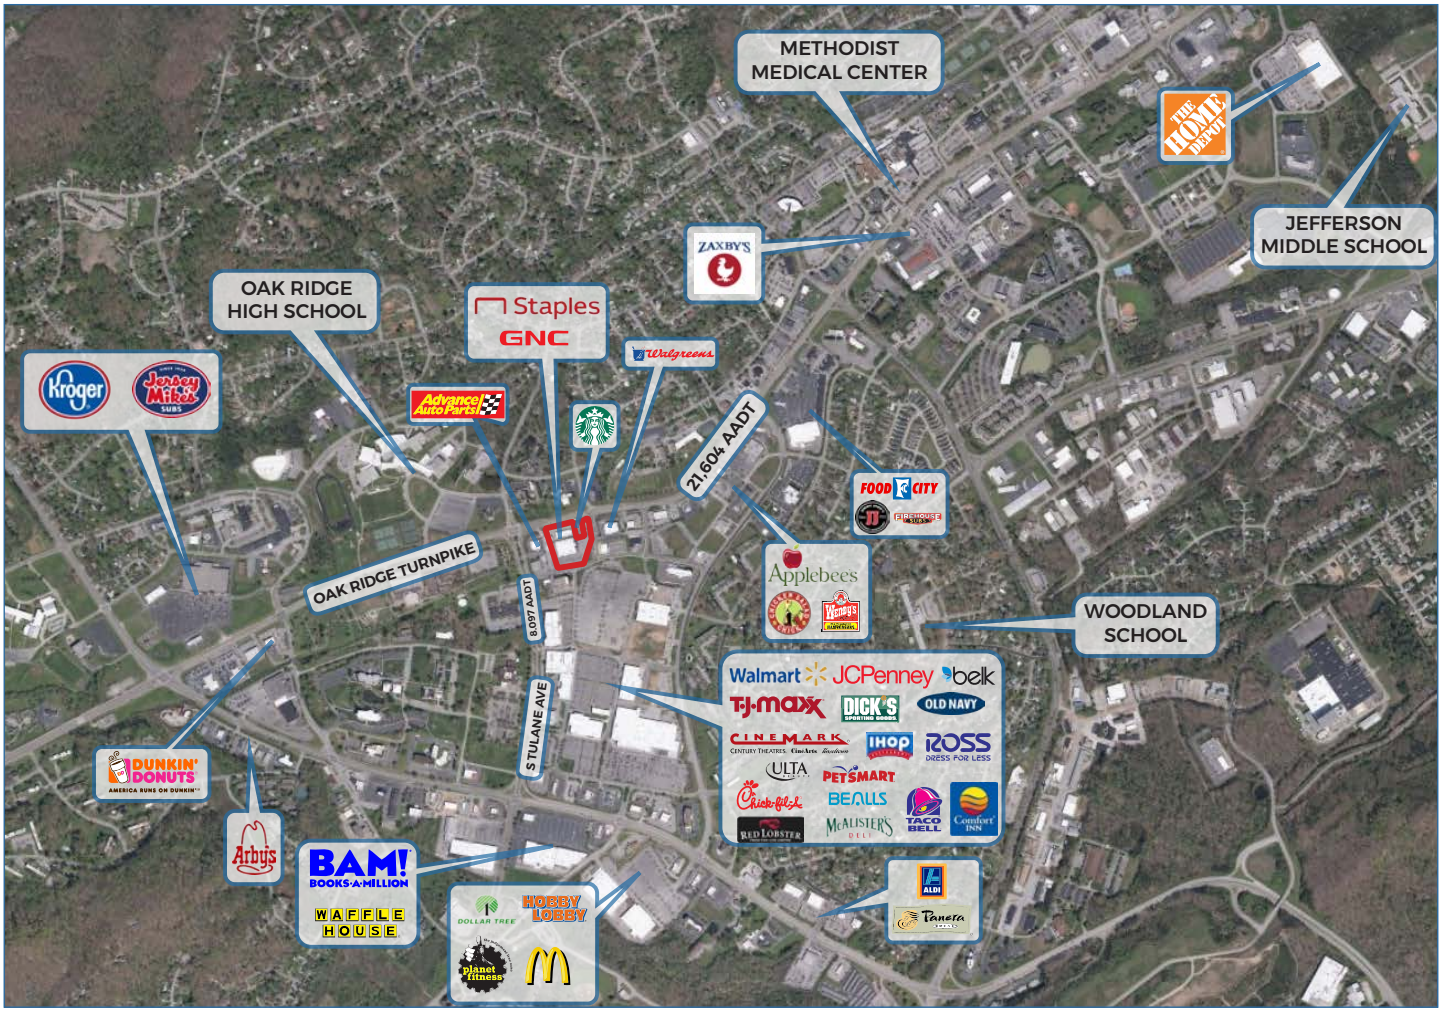

# OAK RIDGE CITY CENTER

1300 OAK RIDGE TURNPIKE, OAK RIDGE, TN, 37830

## PROPERTY HIGHLIGHTS

- » Oak Ridge City Center is located along Oak Ridge Turnpike in the heart of downtown Oak Ridge, TN
- » The center sits adjacent to national retailers including Walmart, TJ Maxx, Cinemark Theatre, Ulta Beauty, Belk, and JCPenney
- » The center has excellent ingress/egress with ample parking

## DEMOGRAPHICS

	1-Mile	2-Mile	3-Mile
	6,269	12,594	20,002
	\$40,854	\$45,160	\$52,162
	21,604 AADT (Oak Ridge Turnpike/US 95) 8,097 AADT (S Tulane Ave)		

Fogo Realty makes no warranty or representation as to the accuracy of the information contained herein which has been obtained from sources deemed reliable.