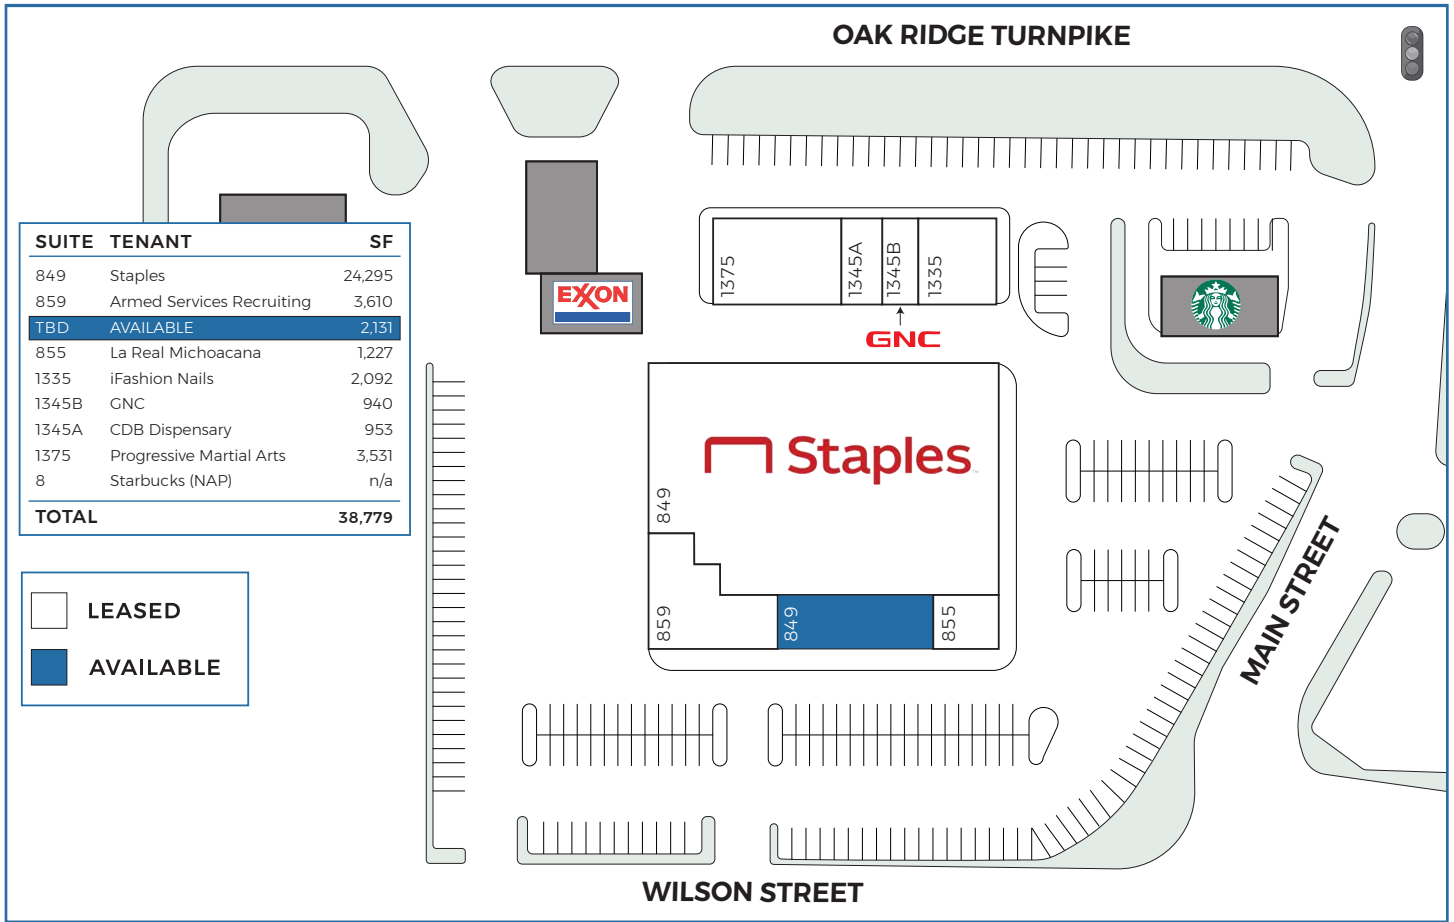

# OAK RIDGE CITY CENTER

1300 OAK RIDGE TURNPIKE, OAK RIDGE, TN, 37830

## PROPERTY HIGHLIGHTS

- » Oak Ridge City Center is located along Oak Ridge Turnpike in the heart of downtown Oak Ridge, TN
- » The center sits adjacent to national retailers including Walmart, TJ Maxx, Cinemark Theatre, Ulta Beauty, Belk, and JCPenney
- » The center has excellent ingress/egress with ample parking

## DEMOGRAPHICS

	1-Mile	2-Mile	3-Mile
	6,269	12,594	20,002
	\$40,854	\$45,160	\$52,162
	21,604 AADT (Oak Ridge Turnpike/US 95) 8,097 AADT (S Tulane Ave)		

Fogo Realty makes no warranty or representation as to the accuracy of the information contained herein which has been obtained from sources deemed reliable.