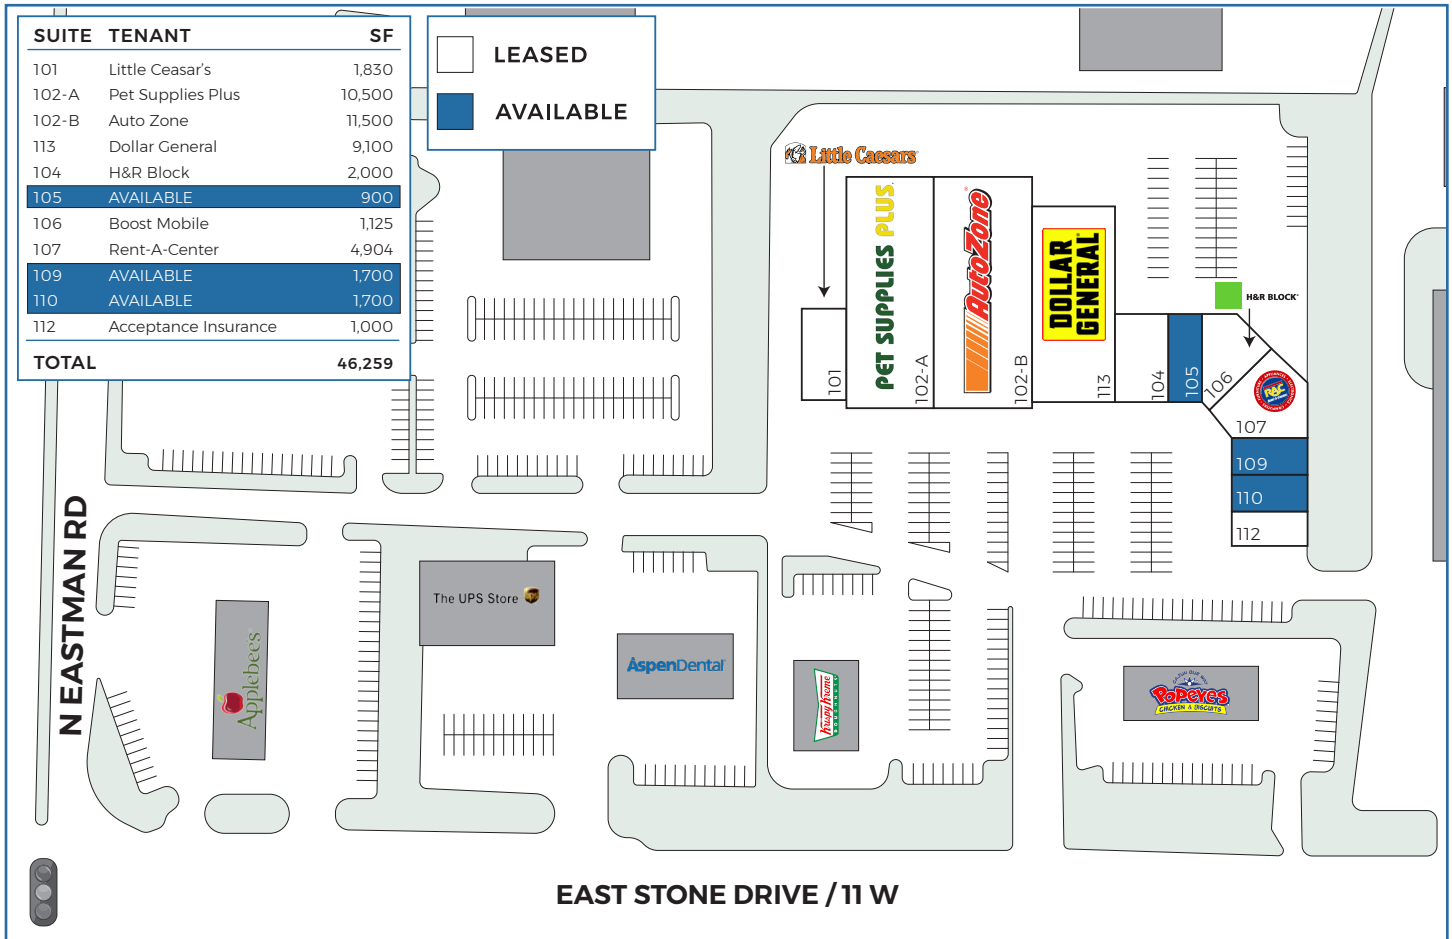

# STONE EAST PLAZA

1649 East Stone Drive, Kingsport, TN 37660

## PROPERTY HIGHLIGHTS

- » New Pet Supply Plus with strong performing AutoZone & Dollar General
- » Excellent visibility with high traffic counts on East Stone Drive and
- » The shopping center features several outparcels with national retailers including Popeye's, Krispy Kreme, Applebee's and Aspen Dental
- » Abundant parking (240 parking spaces)

## DEMOGRAPHICS

	1-Mile	3-Mile	5-Mile
	4,513	37,005	66,637
	\$50,053	\$46,853	\$49,862
	31,499 AADT (East Stone Drive) 22,402 AADT (N Eastman Rd)		

Fogo Realty makes no warranty or representation as to the accuracy of the information contained herein which has been obtained from sources deemed reliable.