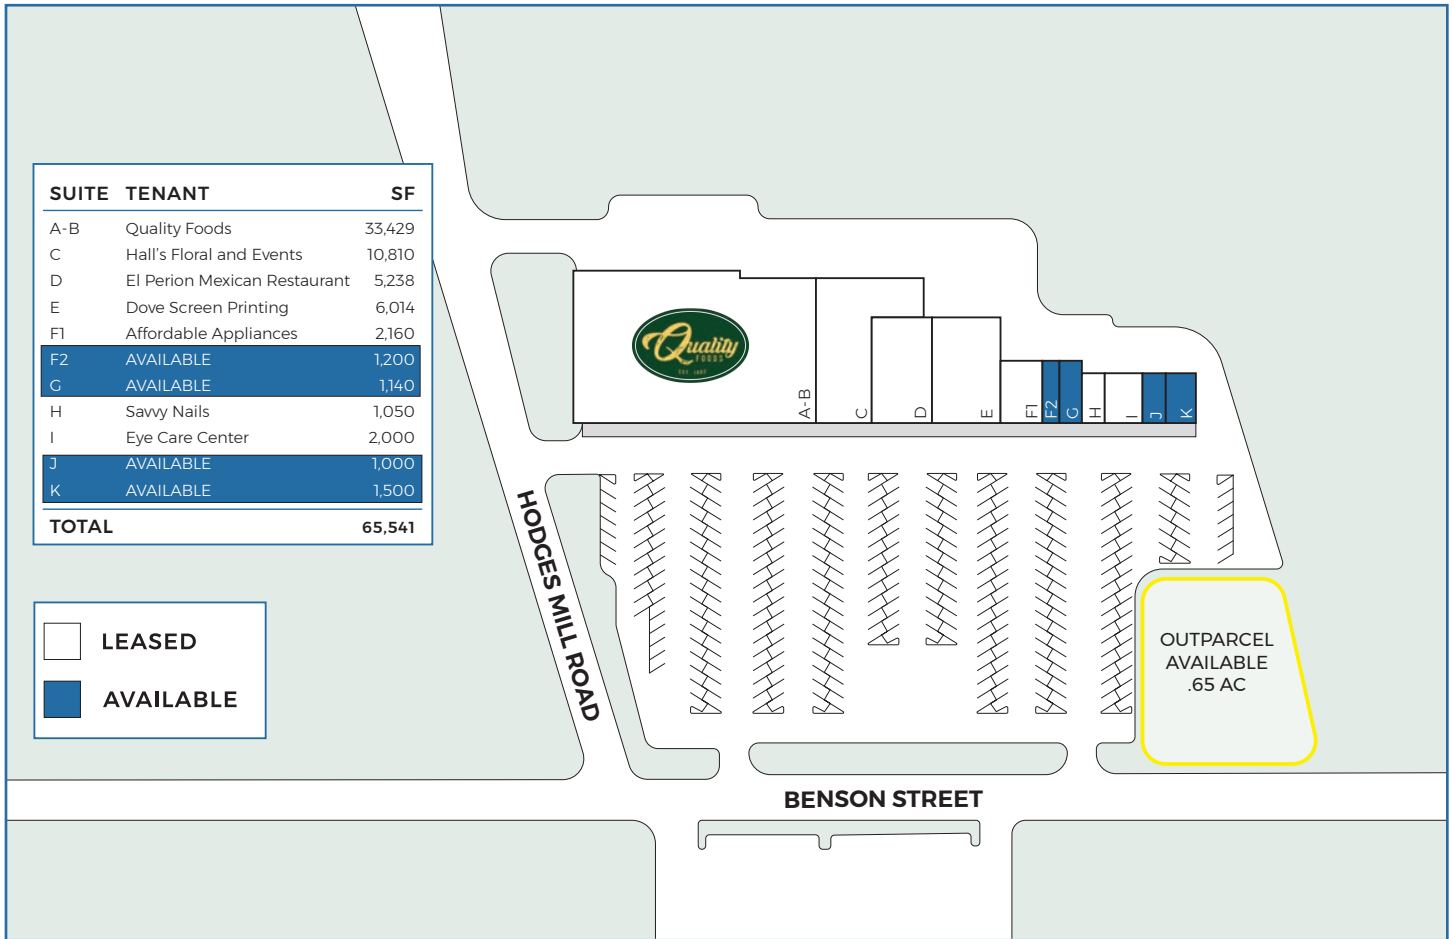

HARTWELL VILLAGE SHOPPING CENTER

1028 Benson Street, Hartwell, GA 30643

PROPERTY HIGHLIGHTS

- » Located less than 5 minutes from downtown Hartwell, Hart County Middle School and Hart County High School
- » In close proximity to national retailers including Walmart, Home Depot, Belk, and Goodwill

DEMOGRAPHICS

	1-Mile	3-Mile	5-Mile
	1,506	8,798	13,600
	\$39,200	\$46,500	\$50,700
	5,420 AADT		

Fogo Realty makes no warranty or representation as to the accuracy of the information contained herein which has been obtained from sources deemed reliable.