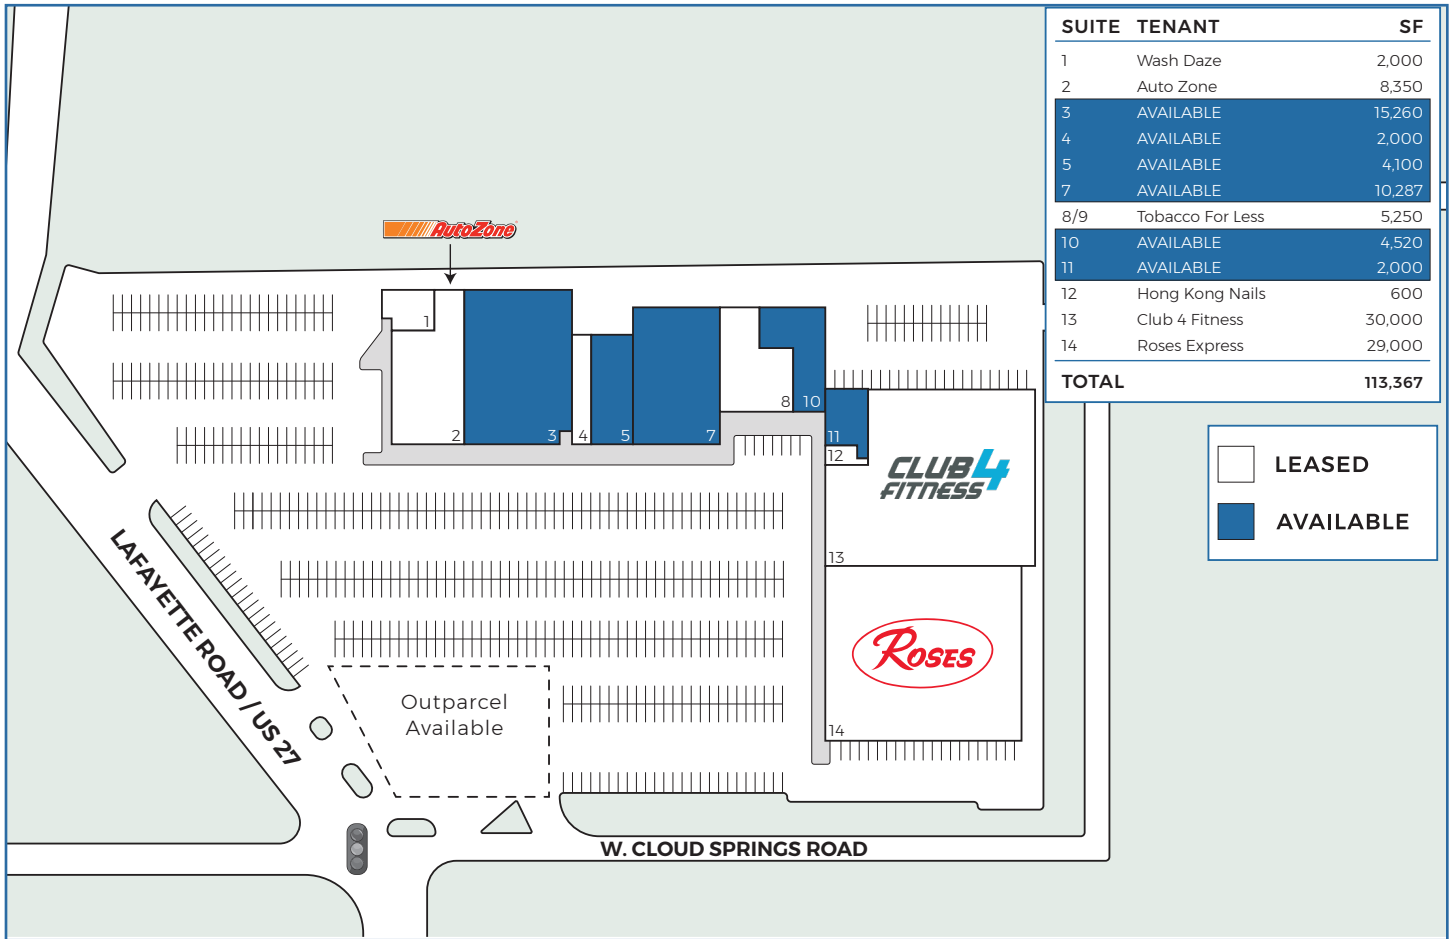

CLOUD SPRINGS PLAZA

1830 Lafayette Road, Fort Oglethorpe, GA 30742

PROPERTY HIGHLIGHTS

- » Cloud Spring Plaza is located along the highly trafficked Lafayette Road with excellent visibility and easy access
- » National retailers in close proximity to the shopping center include Walmart, Home Depot, Lowe’s, Hobby Lobby, Ross, and Marshalls
- » Anchor spaces available

DEMOGRAPHICS

	1-Mile	3-Mile	5-Mile
	6,756	42,375	100,945
	\$63,450	\$62,844	\$64,118
	19,900 AADT		

Fogo Realty makes no warranty or representation as to the accuracy of the information contained herein which has been obtained from sources deemed reliable.