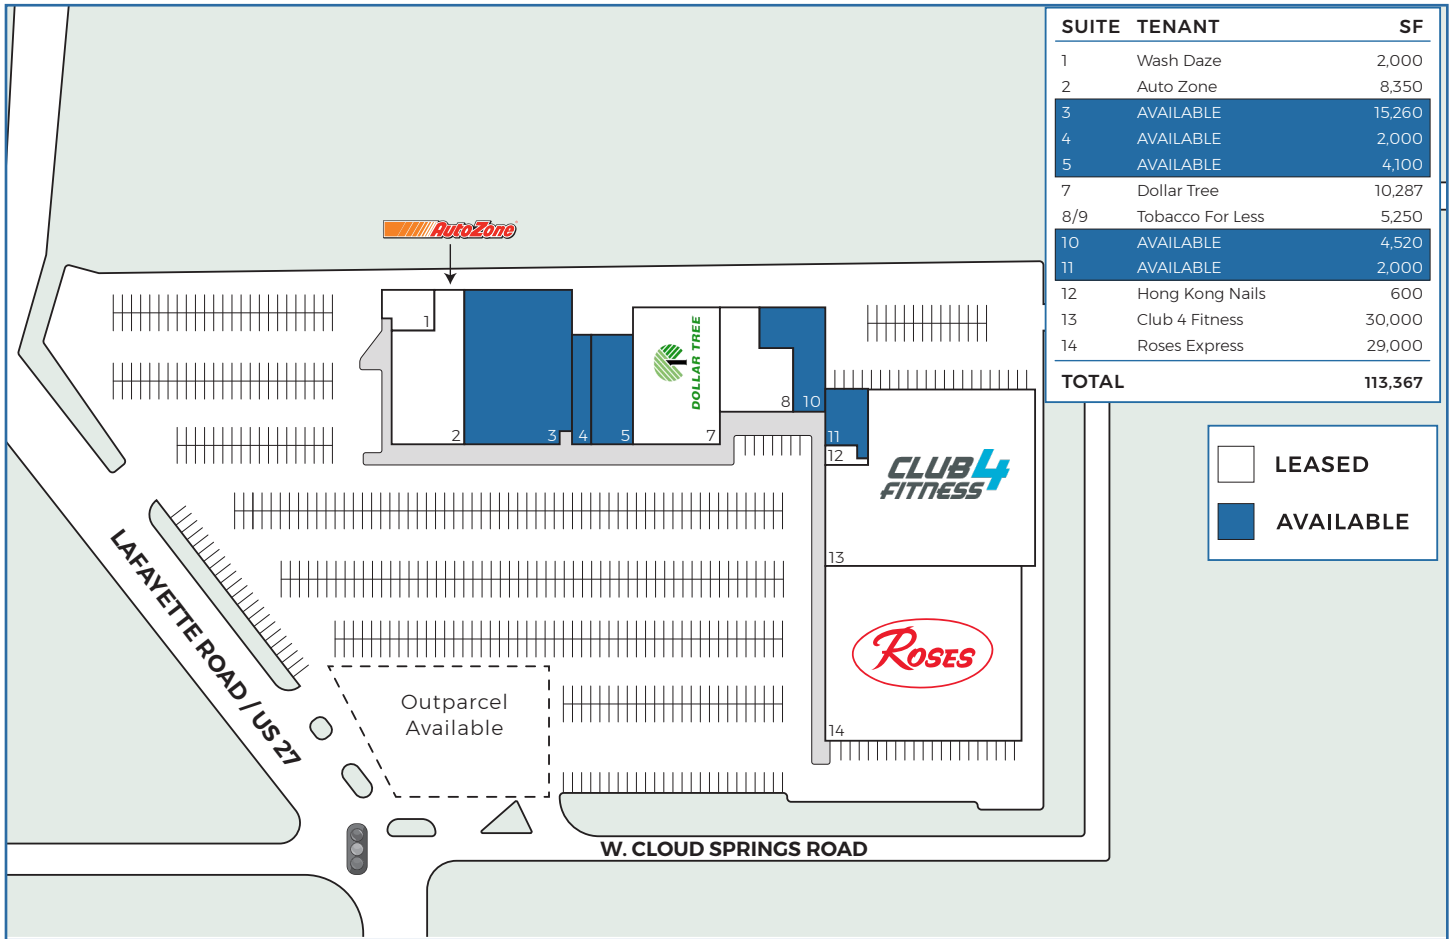

CLOUD SPRINGS PLAZA

1830 Lafayette Road, Fort Oglethorpe, GA 30742

PROPERTY HIGHLIGHTS

- » Cloud Spring Plaza is located along the highly trafficked Lafayette Road with excellent visibility and easy access
- » National retailers in close proximity to the shopping center include Walmart, Home Depot, Lowe’s, Hobby Lobby, Ross, and Marshalls
- » Anchor spaces available

DEMOGRAPHICS

	1-Mile	3-Mile	5-Mile
	6,756	42,375	100,945
	\$63,450	\$62,844	\$64,118
	19,900 AADT		

Fogo Realty makes no warranty or representation as to the accuracy of the information contained herein which has been obtained from sources deemed reliable.