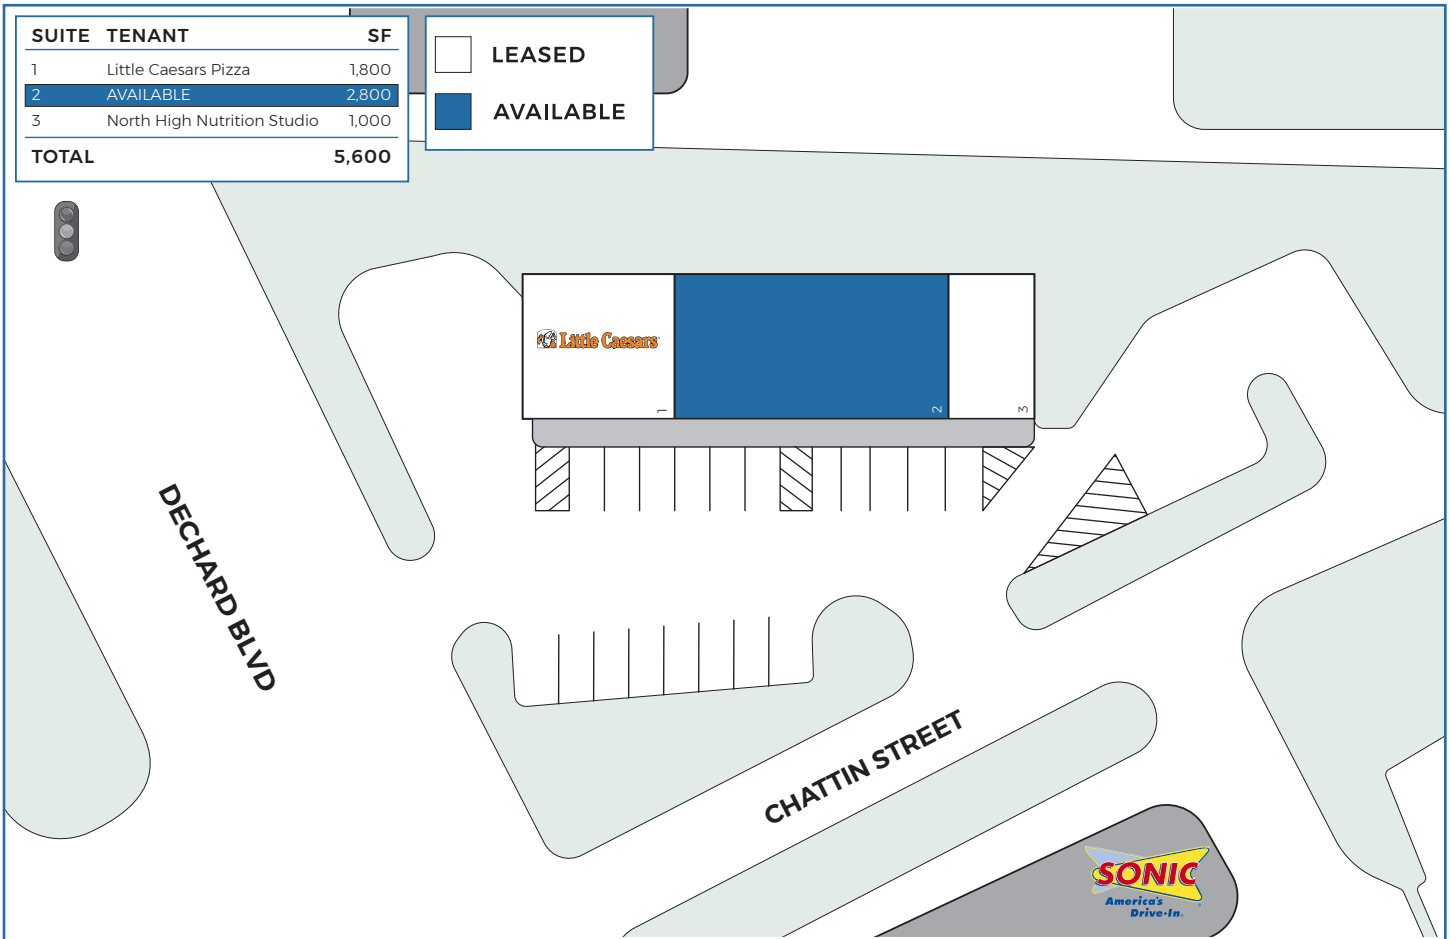

LITTLE CAESARS PLAZA

11 Chattin Street, Decherd, TN 37324

PROPERTY HIGHLIGHTS

- » Excellent visibility from Decherd Blvd.
- » Located in close proximity Walmart Supercenter, Home Depot, Kroger, and Tractor Supply
- » Trade area of 20+ miles has a population of 101,514

DEMOGRAPHICS

	5-Mile	7-Mile	10-Mile
	20,347	26,789	34,099
	\$83,792	\$82,360	\$83,308
	20,568 AADT (Dechard Blvd)		

Fogo Realty makes no warranty or representation as to the accuracy of the information contained herein which has been obtained from sources deemed reliable.